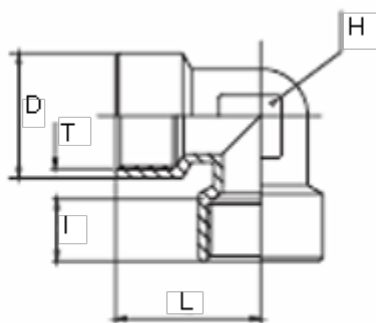

Data Sheet

Article number: 5891200TR12

Description: Elbow sleeve 1200TR
G1/2"

Measures

$d = 26.0$

$H = 21$

$L = 44.0$

$I = 15.0$

$T = 1/2"$